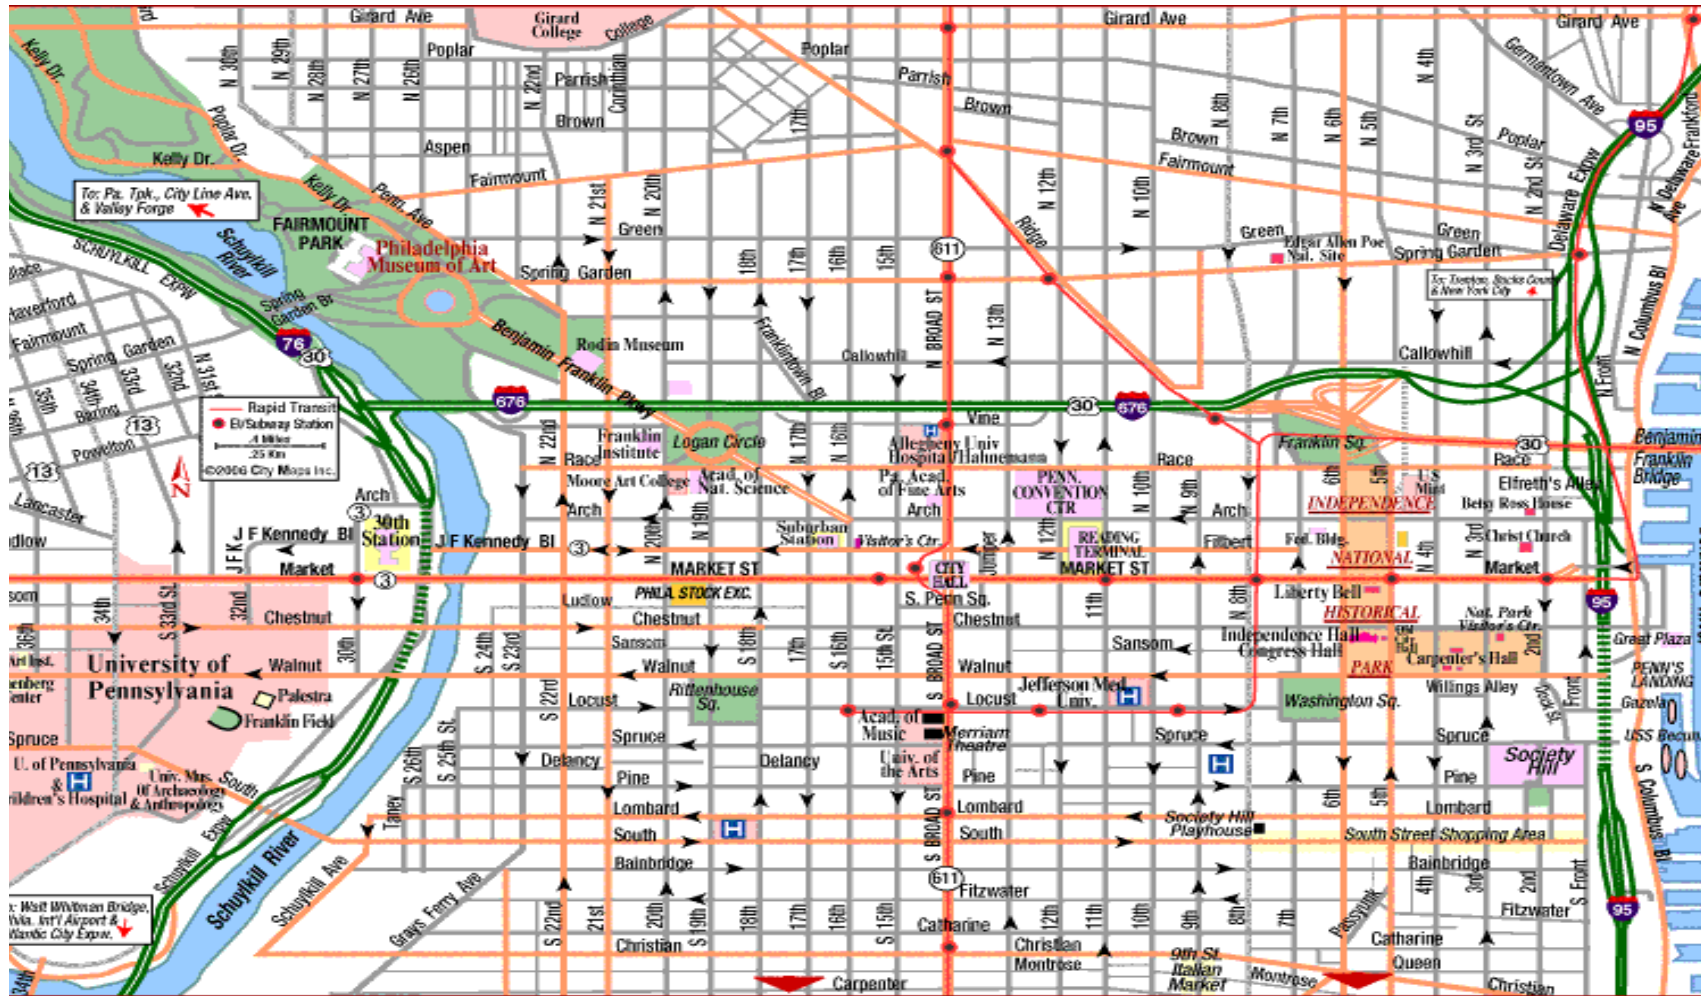

The University of Pennsylvania

Programs for International Students

Come study with us!

Penn Summer Global Institute (PSGI)

Summer

July – August

Where In The World is Penn???

Penn to the west, Center City (downtown) to the east...